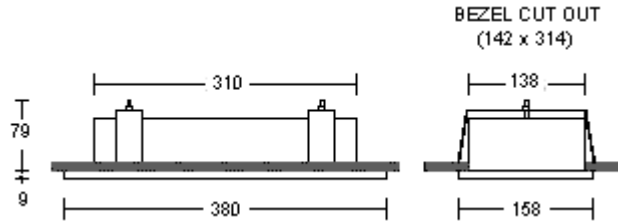

APPROVALS : Designed to conform to ICEL 1001: 1999 and BS EN 60598-2-22 1999

SPECIFICATION

	24V	50V	110V	230V
Order Code	5061/8/24	5061/8/50	5061/8/110	5061/8/230
Input Voltage	24 Volt	50 Volt	110 Volt	230 Volt
Power Rating	8.9VA	7.5VA	7.7VA	13VA
Light Source	1 x 8 watt 300mm Coolwhite Fluorescent Tube			
Light Output	275 Lumens			
Emergency Duration	N/A			
Battery Type	N/A			
Charger	N/A			
Recharge Time	N/A			
Dimensions	380 x 158 x 79			
Weight (Kg)	1.7 Kgs			

Optional Extras:-

- Opal Diffuser add suffix /O to the Order Code
- Prismatic Diffuser add suffix /P to the Order Code
- White Finish add suffix /W to the Order Code
- Brass Finish add suffix /B to the Order Code
- Chrome Finish add suffix /C to the Order Code