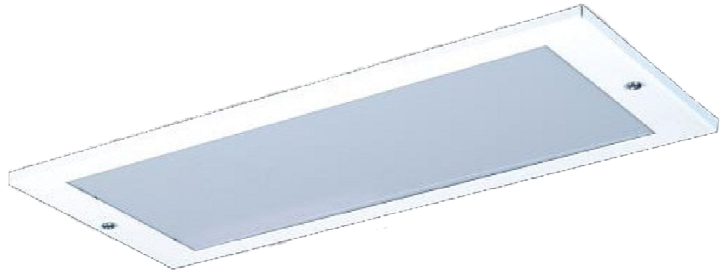

5061 METAL BODY INTERIOR LUMINAIRE RECESSED (SLAVE/MAINS)**APPLICATIONS**

The 5061 Metal Body Interior Luminaire Recessed (Slave/Mains) is a sturdy general purpose luminaire and is suitable for many internal emergency lighting applications. It is ideal for emergency escape routes in hotels, restaurants, hospitals, schools and commercial premises.

**FEATURES**

- Opal Formed Diffuser
- Prismatic Diffuser also available
- Slim Profile Ceiling Plate
- Easy installation
- Reliable
- Non-Recessed and Semi-Recessed versions are available
- Choice of Ceiling Plate Finishes
- 3 Hour Emergency Luminaire
- Designed to Comply with ICEL and British Standards

OPERATION

The 5061 Metal Body Interior Luminaire Recessed (Slave/Mains) is illuminated by an 8 watt fluorescent lamp, powered via a Central Battery System. In the event of a mains failure, emergency illumination is provided for 3 hours. The AC/DC Slaves are available as 24 volt, 50 volt, 110 volt and 230 volt versions, with the latter suitable to work direct from the mains. Note, the mains version can not provide emergency illumination backup in the event of a mains failure. A self-contained version of the luminaire is also available (Ref 5060).

A strong Opal formed Diffuser Insert Plate comes as standard, with a Prismatic Diffuser available as an alternative. Optional Brass and Chrome ceiling plate finishes provide luminaires suitable for any high décor areas.