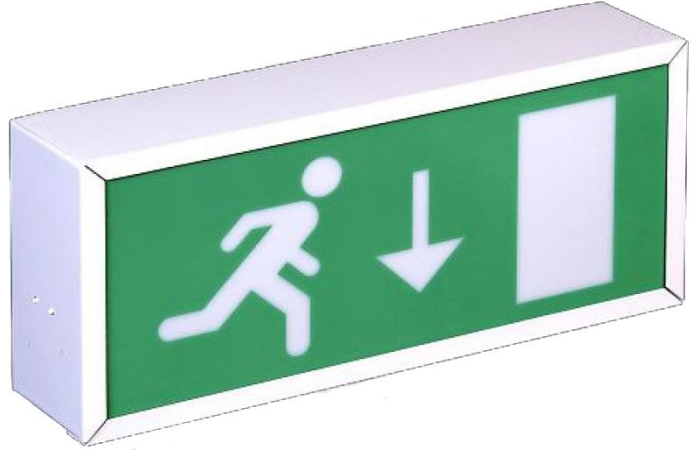

5400 EMERGENCY EXIT SIGN 24m VIEWING (SELF-CONTAINED)**APPLICATIONS**

The 5400 Emergency Exit Sign 24m Viewing (Self Contained) is a slim compact exit luminaire. The sturdy design of the fitting with its clean lines provides an impressive viewing distance of up to 24 metres. The 5400 is suitable for emergency escape route and final exit applications in hotels, restaurants, hospitals, schools and commercial premises.

**FEATURES**

- Modern Cost Effective Design
- Strong Steel Enclosure
- Impressive 24m Viewing Distance
- Simple Exit Legend Assembly
- Easy Installation
- Reliable
- Protection Cage available
- Range of Exit Legends available
- Special Legends Kit available
- 4Ah Nickel Cadmium Battery
- 3 Hour Emergency Luminaire
- Designed to Comply with ICEL and British Standards

OPERATION

The 5400 Emergency Exit Sign 24m Viewing (Self Contained) is illuminated by an 8 watt fluorescent tube. In the event of a mains failure, emergency illumination is provided for 3 hours via a Sealed 4Ah Nickel Cadmium Battery. The battery is continually charged so the luminaire can provide full rated duration at any time. The full recharge time for the exit luminaire is 24 hours, with 14 hours required for 1 hour duration. Dual Circuit Technology makes the unit suitable for both maintained and non-maintained applications. A slave version of the exit sign is also available (*Ref 5401*), as is a double sided model (*Ref 5410*).

The 5400 consists of a strong steel enclosure which allows for simple exit legend assembly, ensuring ease of installation. The 'Down Arrow' legend is fitted as standard, with a variety of optional legend kits available as alternatives. An anti-vandal guard-wire protection cage (*Ref 5299/1*) can be supplied for additional security.