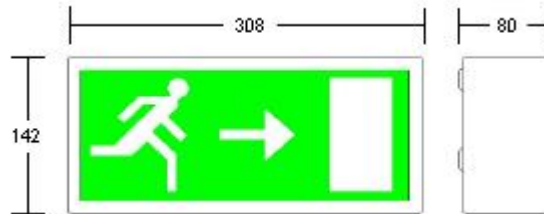

APPROVALS : Designed to conform to ICEL 1001: 1999 and BS EN 60598-2-22 1999

SPECIFICATION

	Self Contained Exit Sign (M or NM)
Order Code	5400/8D
Input Voltage	230 Volt AC +/- 10% 50Hz
Power Rating	12VA
Light Source	1 x 8 watt 300mm Coolwhite Fluorescent Tube
Light Output	105 Lumens
Emergency Duration	3 Hours
Battery Type	2.4 Volt 4 Ah Nickel Cadmium
Charger	250mA with Green LED Indicator
Recharge Time	24 Hours (14 Hours for 1 Hour Duration)
Viewing Distance	24 metres
Dimensions	308 x 142 x 80
Weight (Kg)	2.0

Optional Extras:-

- 5598/1 Down Arrow Exit Legend
- 5598/2 Reversible Left/Right Exit Legend
- 5598/3 Plain Legend
- 5598/3SP Special Legends
- 5299/1 Universal Protection Cage