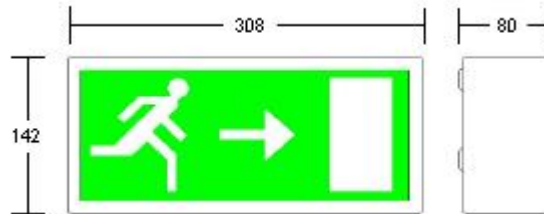

APPROVALS : Designed to conform to ICEL 1001: 1999 and BS EN 60598-2-22 1999

SPECIFICATION

	24V	50V	110V	230V
Order Code	5401/8/24	5401/8/50	5401/8/110	5401/8/230
Input Voltage	24 Volt	50 Volt	110 Volt	230 Volt
Power Rating	8.9VA	7.5VA	7.7VA	13VA
Light Source	1 x 8 watt 300mm Coolwhite Fluorescent Tube			
Light Output	275 Lumens			
Emergency Duration	N/A			
Battery Type	N/A			
Charger	N/A			
Recharge Time	N/A			
Viewing Distance	24 metres			
Dimensions	308 x 142 x 80			
Weight (Kg)	1.3			

Optional Extras:-

- 5598/1 Down Arrow Exit Legend
- 5598/2 Reversible Left/Right Exit Legend
- 5598/3 Plain Legend
- 5598/3SP Special Legends
- 5299/1 Universal Protection Cage