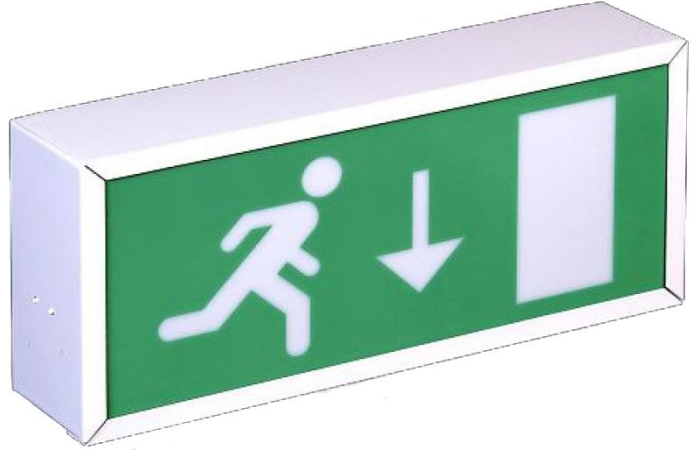

5401 EMERGENCY EXIT SIGN 24m VIEWING (SLAVE/MAINS)

APPLICATIONS

The 5401 Emergency Exit Sign 24m Viewing (Slave/Mains) is a slim compact exit luminaire. The sturdy design of the fitting with its clean lines provides an impressive viewing distance of up to 24 metres. The 5401 is suitable for emergency escape route and final exit applications in hotels, restaurants, hospitals, schools and commercial premises.

FEATURES

- Modern Cost Effective Design
- Strong Steel Enclosure
- Impressive 24m Viewing Distance
- Simple Exit Legend Assembly
- Easy Installation
- Reliable
- Protection Cage available
- Range of Exit Legends available
- Special Legends Kit available
- 3 Hour Emergency Luminaire
- Designed to Comply with ICEL and British Standards

OPERATION

The 5401 Emergency Exit Sign 24m Viewing (Slave/Mains) is illuminated by an 8 watt fluorescent tube, powered via a Central Battery System. In the event of a mains failure, emergency illumination is provided for 3 hours. The AC/DC Slaves are available as 24 volt, 50 volt, 110 volt and 230 volt versions, with the latter suitable to work direct from the mains. Note, the mains version can not provide emergency illumination backup in the event of a mains failure. A self-contained version of the exit sign is also available (*Ref 5400*), as is a double sided model (*Ref 5411*).

The 5401 consists of a strong steel enclosure which allows for simple exit legend assembly, ensuring ease of installation. The 'Down Arrow' legend is fitted as standard, with a variety of optional legend kits available as alternatives. An anti-vandal guard-wire protection cage (*Ref 5299/1*) can be supplied for additional security.