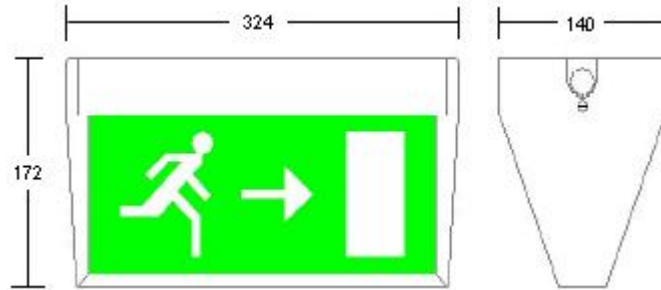

APPROVALS : Designed to conform to ICEL 1001: 1999 and BS EN 60598-2-22 1999

SPECIFICATION

	24V	50V	110V	230V
Order Code	5411/8/24	5411/8/50	5411/8/110	5411/8/230
Input Voltage	24 Volt	50 Volt	110 Volt	230 Volt
Power Rating	8.9VA	7.5VA	7.7VA	13VA
Light Source	1 x 8 watt 300mm Coolwhite Fluorescent Tube			
Light Output	275 Lumens			
Emergency Duration	N/A			
Battery Type	N/A			
Charger	N/A			
Recharge Time	N/A			
Viewing Distance	24 metres			
Dimensions	324 x 172 x 140			
Weight (Kg)	1.5			

Operational Extras:-

- 5598/1 Down Arrow Exit Legend
- 5598/2 Reversible Left/Right Exit Legend
- 5598/3 Plain Legend
- 5598/3SP Special Legends
- White Finish add suffix /W to the Order Code
- Brass Finish add suffix /B to the Order Code