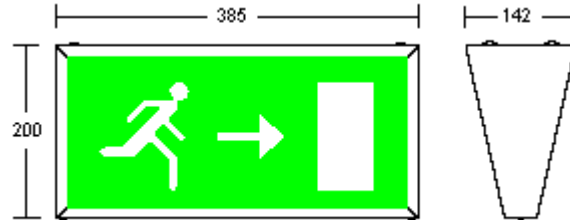

APPROVALS : Designed to conform to ICEL 1001: 1999 and BS EN 60598-2-22 1999

SPECIFICATION

	Self Contained Exit Sign (M or NM)
Order Code	5430/8D
Input Voltage	230 Volt AC +/- 10% 50Hz
Power Rating	12VA
Light Source	1 x 8 watt 300mm Coolwhite Fluorescent Tube
Light Output	105 Lumens
Emergency Duration	3 Hours
Battery Type	2.4 Volt 4 Ah Nickel Cadmium
Charger	250mA with Green LED Indicator
Recharge Time	24 Hours (14 Hours for 1 Hour Duration)
Viewing Distance	36 metres
Dimensions	385 x 202 x 67
Weight (Kg)	2.6

Optional Extras:-

- 5598/4 Down Arrow Exit Legend
- 5598/5 Reversible Left/Right Exit Legend
- 5598/6 Plain Legend
- 5598/6SP Special Legend
- Self Test add suffix /ST to the Order Code