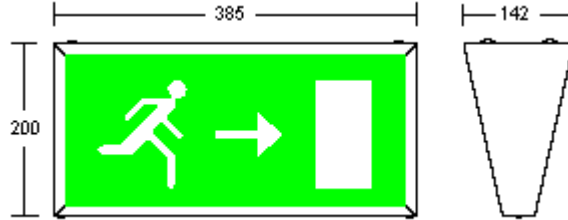

APPROVALS : Designed to conform to ICEL 1001: 1999 and BS EN 60598-2-22 1999

SPECIFICATION

	24V	50V	110V	230V
Order Code	5431/8/24	5431/8/50	5431/8/110	5431/8/230
Input Voltage	24 Volt	50 Volt	110 Volt	230 Volt
Power Rating	8.9VA	7.5VA	7.7VA	13VA
Light Source	1 x 8 watt 300mm Coolwhite Fluorescent Tube			
Light Output	275 Lumens			
Emergency Duration	N/A			
Battery Type	N/A			
Charger	N/A			
Recharge Time	N/A			
Viewing Distance	36 metres			
Dimensions	385 x 145 x 200			
Weight (Kg)	2.2			

Optional Extras:-

- 5598/4 Down Arrow Exit Legend
- 5598/5 Reversible Left/Right Exit Legend
- 5598/6 Plain Legend
- 5598/6SP Special Legend