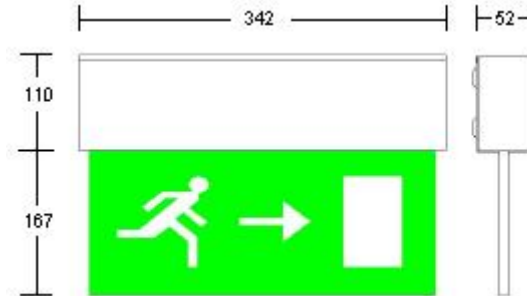

APPROVALS : Designed to conform to ICEL 1001: 1999 and BS EN 60598-2-22 1999

SPECIFICATION

	Self Contained Exit Sign (M or NM)
Order Code	5440/8D
Input Voltage	230 Volt AC +/- 10% 50Hz
Power Rating	12VA
Light Source	1 x 8 watt 300mm Coolwhite Fluorescent Tube
Light Output	105 Lumens
Emergency Duration	3 Hours
Battery Type	2.4 Volt 4 Ah Nickel Cadmium
Charger	250mA with Green LED Indicator
Recharge Time	24 Hours (14 Hours for 1 Hour Duration)
Viewing Distance	26 metres
Dimensions	277 x 342 x 52
Weight (Kg)	2.0

Optional Extras:-

- 5598/7 Down Arrow Exit Legend
- 5598/8 Reversible Left/Right Exit Legend
- 5598/9 Plain Legend
- 5598/9SP Special Legend
- White Finish add suffix /W to the Order Code
- Brass Finish add suffix /B to the Order Code
- Chrome Finish add suffix /C to the Order Code