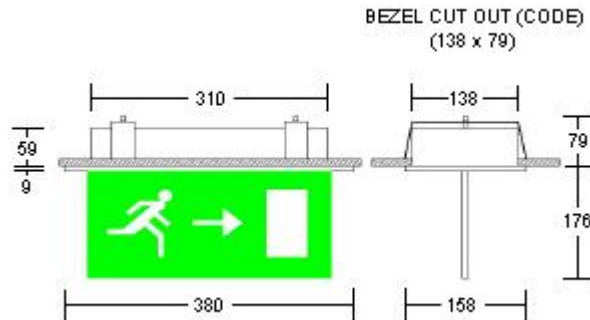

APPROVALS : Designed to conform to ICEL 1001: 1999 and BS EN 60598-2-22 1999

SPECIFICATION

	24V	50V	110V	230V
Order Code	5451/8/24	5451/8/50	5451/8/110	5451/8/230
Input Voltage	24 Volt	50 Volt	110 Volt	230 Volt
Power Rating	8.9VA	7.5VA	7.7VA	13VA
Light Source	1 x 8 watt 300mm Coolwhite Fluorescent Tube			
Light Output	275 Lumens			
Emergency Duration	N/A			
Battery Type	N/A			
Charger	N/A			
Recharge Time	N/A			
Viewing Distance	26 metres			
Dimensions	380 x 156 x 255 (Protudes 175)			
Weight (Kg)	1.8			

Optional Extras:-

- 5598/7 Down Arrow Exit Legend
- 5598/8 Reversible Left/Right Exit Legend
- 5598/9 Plain Legend
- 5598/9SP Special Legend